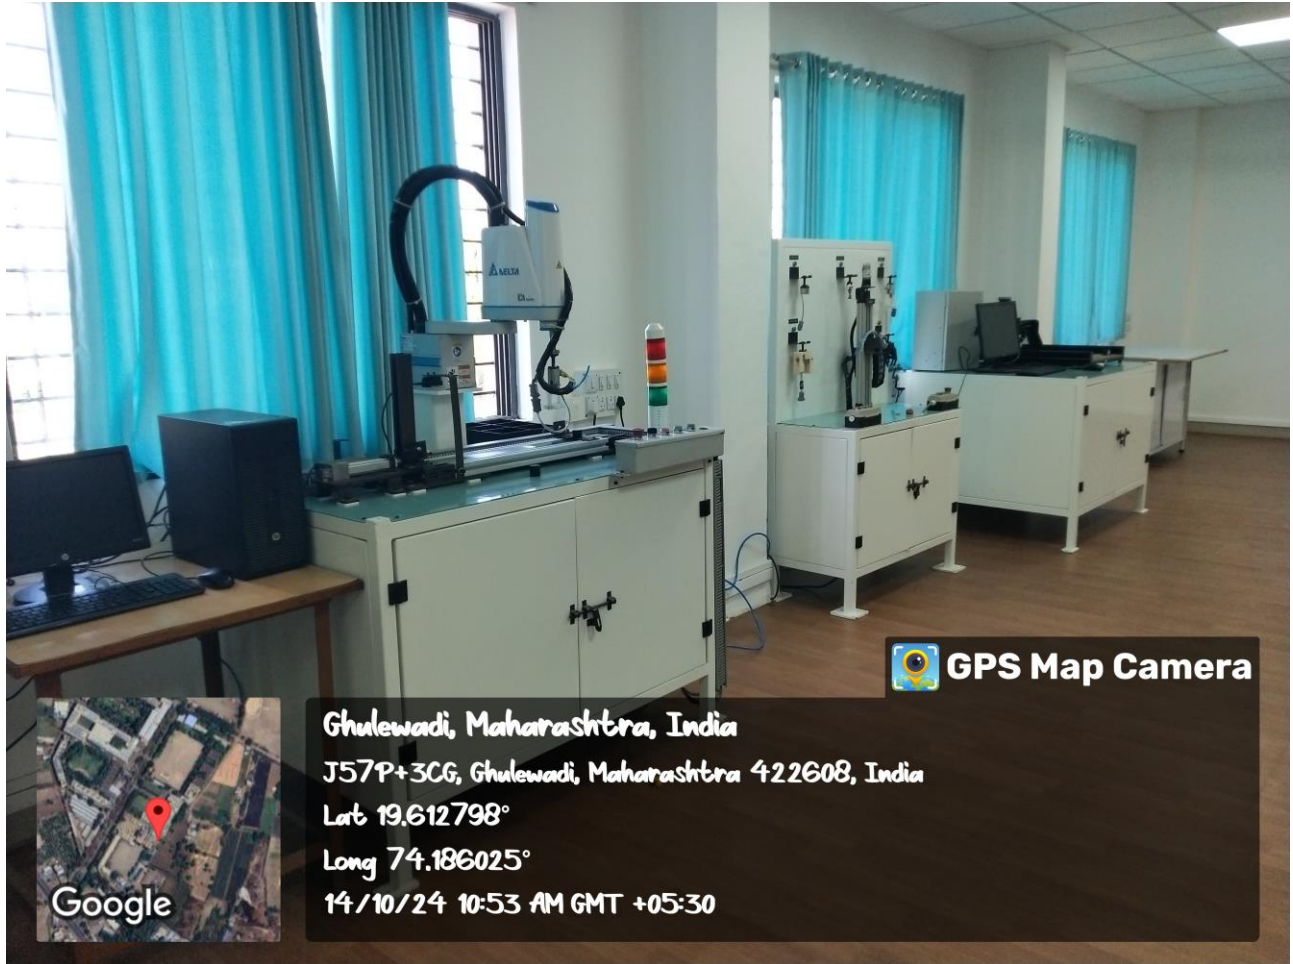

Advance Robotics Lab